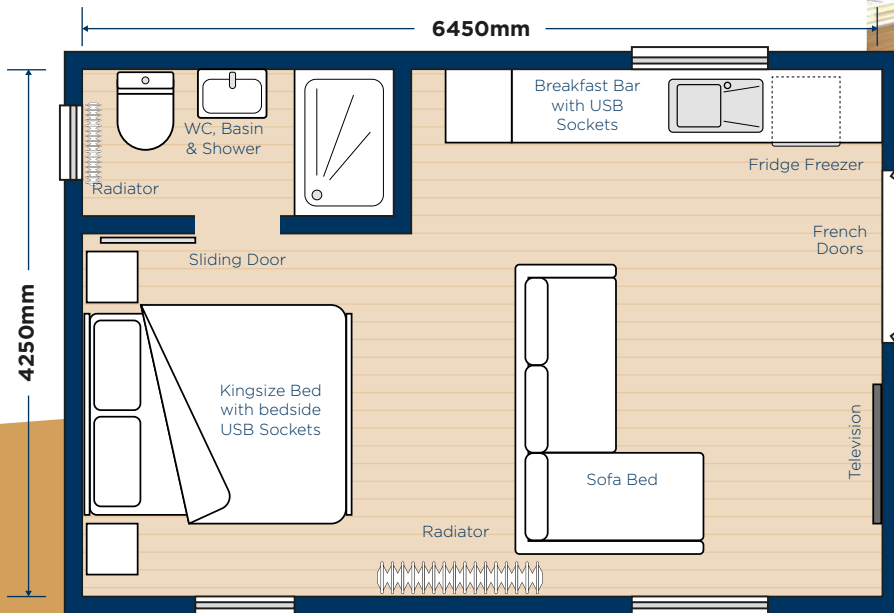

The Viking Workshop, Leconfield Road, Cherry Burton
Beverley, East Riding Of Yorkshire HU17 7LJ
Mob: 07831 629990
e: thevikingworkshopuk@gmail.com

THEVIKINGWORKSHOP.CO.UK